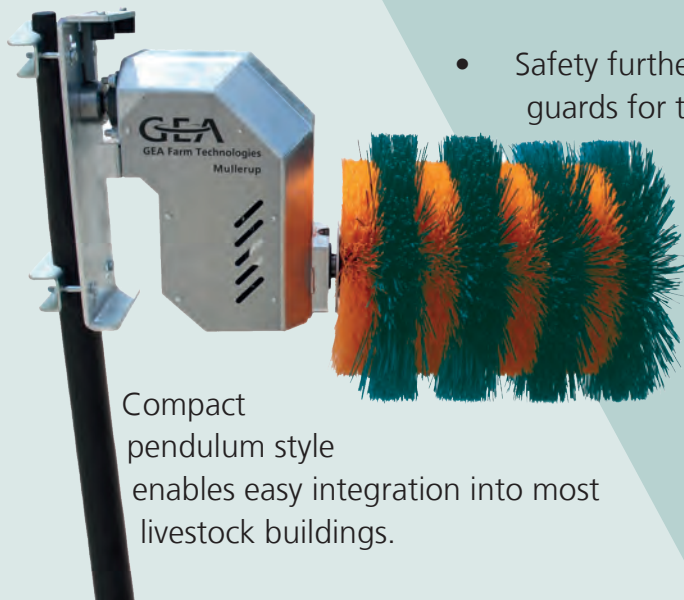

GEA Farm Equipment | [Royal De Boer](#)

GEA Farm Technologies - The right choice.

Features of both brushes:

- Long and short bristles maximise brushing efficiency
- Bristles made of wear-resistant nylon to improve the longevity of the brush
- Automatically reversed start-up direction maximises brush life

The M-Brush

Rotating angled cow brush

Angled construction allows cows to groom their sides and flanks as well as their backs.

The E-Brush

Rotating horizontal cow brush

Compact pendulum style enables easy integration into most livestock buildings.

- The plastic shaft that holds the brush will break when overloaded to prevent damage to the brush and cow
- Safety further ensured through guards for the motor and gear box and insulation to all components
- Robust gear box, galvanised main frame and shock absorbers
- Optional clamps and fasteners enable clamping onto cubicle frames as well as wall-mounting.