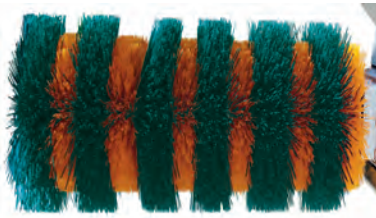

For further details please contact your local GEA Farm Technologies dealer or complete the FREEPOST enquiry slip below and place in an envelope addressed to:

FREEPOST RSSZ-GKEA-LJXJ

GEA Farm Technologies (UK) Ltd,
Kenilworth,
CV8 2LG

Or Telephone: 02476 692 333 Fax: 02476 698 398
Email: info.geafarmtechnologies.uk@geagroup.com
Visit: www.gea-farmtechnologies.co.uk

Name: .....

Farm: .....

Address: .....

.....Postcode: .....

Tel: .....Mobile: .....

Email: .....

Dealer name: .....

Annual milk production (litres): .....

No, milking units.....

Make of parlour:.....